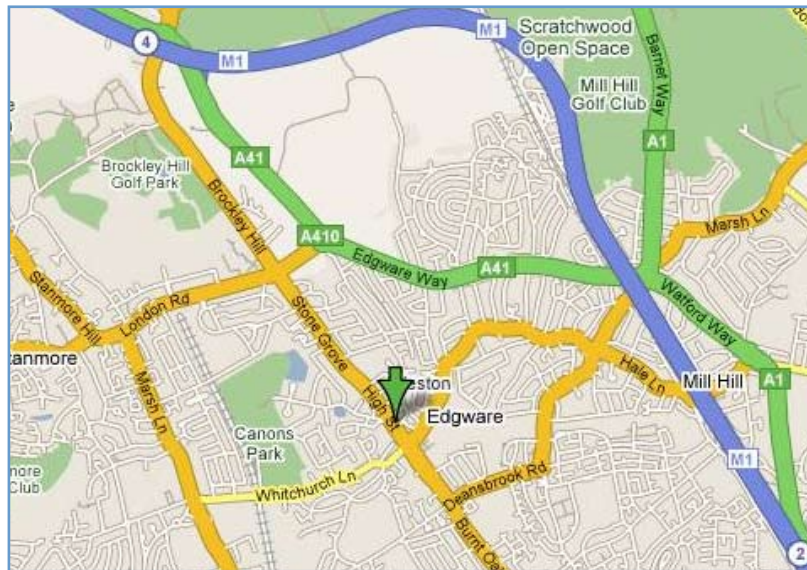

By Train:

If you are coming by train, Mill Hill Broadway is just 10 minutes down the road (2 km)- we'll even come and pick you up from the station.

By Road:

1. Southbound (only) on the M1 - Take Junction 4 for Edgware
2. Clockwise off the M25 - Take Junction 19 - Watford exit and take the A41 South to Edgware, or take junction 21/6A and join the M1 coming South to Junction 4 for Edgware
3. Anti Clockwise off the M25 - Take Junction 23 - South Mimms exit and take the A1 South to Edgware
4. From Central London:
 - a. Take the A1 North to Edgware from Islington onwards, or
 - b. Take the A41 to Edgware from Regents Park onwards, or
 - c. Take the A5 North to Edgware from Marble Arch onwards

Which way do I go now?

From Edgware Tube Station (5min walk)

Come out of the station and turn left. Continue walking past Argos, the Broadwalk shopping centre and the Post Office until you reach the traffic lights. Turn right onto High Street, walk down this road till you reach Grove Road on your right just past the pedestrian crossing. Turn right again this will lead you to our car park and main entrance.

From Canons Park Tube Station (15min walk)

When you exit the tube station turn left and walk straight down Whitchurch Lane until you reach the traffic lights. Turn left and walk up past the War Memorial until you reach Equity House (opposite the pedestrian crossing). Our main entrance is at the back of the building accessed via Grove Road.

Location Maps

Where can I park?

There is parking available for Paraspar customers in the Equity House car park (Bays 13, 14 & 15), which can be accessed via Grove Road.

Please call your contact at Paraspar to arrange a permit for your visit and to book one of the spaces that we have available.