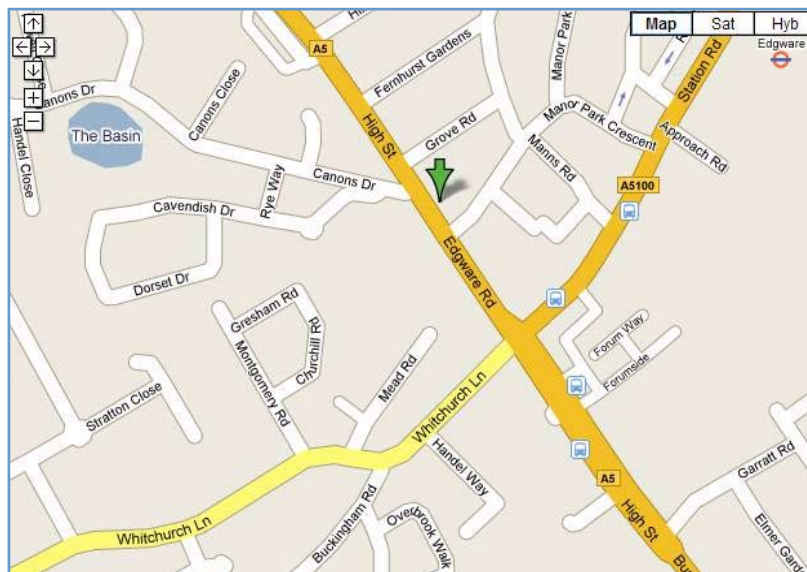

By Train:

If you are coming by train, Mill Hill Broadway is just 10 minutes down the road (2 km)- we'll even come and pick you up from the station.

By Road:

1. Southbound (only) on the M1 - Take Junction 4 for Edgware
2. Clockwise off the M25 - Take Junction 19 - Watford exit and take the A41 South to Edgware, or take junction 21/6A and join the M1 coming South to Junction 4 for Edgware
3. Anti Clockwise off the M25 - Take Junction 23 - South Mimms exit and take the A1 South to Edgware
4. From Central London:
 - a. Take the A1 North to Edgware from Islington onwards, or
 - b. Take the A41 to Edgware from Regents Park onwards, or
 - c. Take the A5 North to Edgware from Marble Arch onwards

Which way do I go now?

From Edgware Tube Station (5min walk)

Come out of the station and turn left. Continue walking past Argos, the Broadwalk shopping centre and the Post Office until you reach the traffic lights. Turn right onto High Street, walk down this road till you reach Grove Road on your right just past the pedestrian crossing. Turn right again this will lead you to our car park and main entrance.

From Canons Park Tube Station (15min walk)

When you exit the tube station turn left and walk straight down Whitchurch Lane until you reach the traffic lights. Turn left and walk up past the War Memorial until you reach Equity House (opposite the pedestrian crossing). Our main entrance is at the back of the building accessed via Grove Road.

Location Maps

Where can I park?

There is parking available for Paraspar customers in the Equity House car park (Bays 13, 14 & 15), which can be accessed via Grove Road.

Please call your contact at Paraspar to arrange a permit for your visit and to book one of the spaces that we have available.